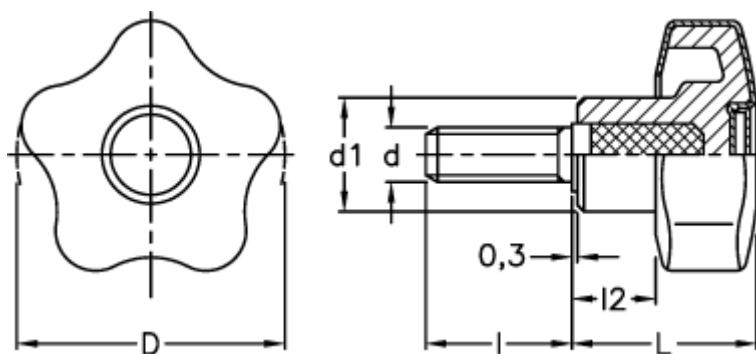

Article number: 23021699126

Description: E+G Lobe knobs

VCT.43 p-M8x20 SOFT C6 RAL3000 - red cap

## Measures

D	= 43
d1	= 17.0
d 6g	= M8
l	= 20
L	= 29.0
l2	= 11.0